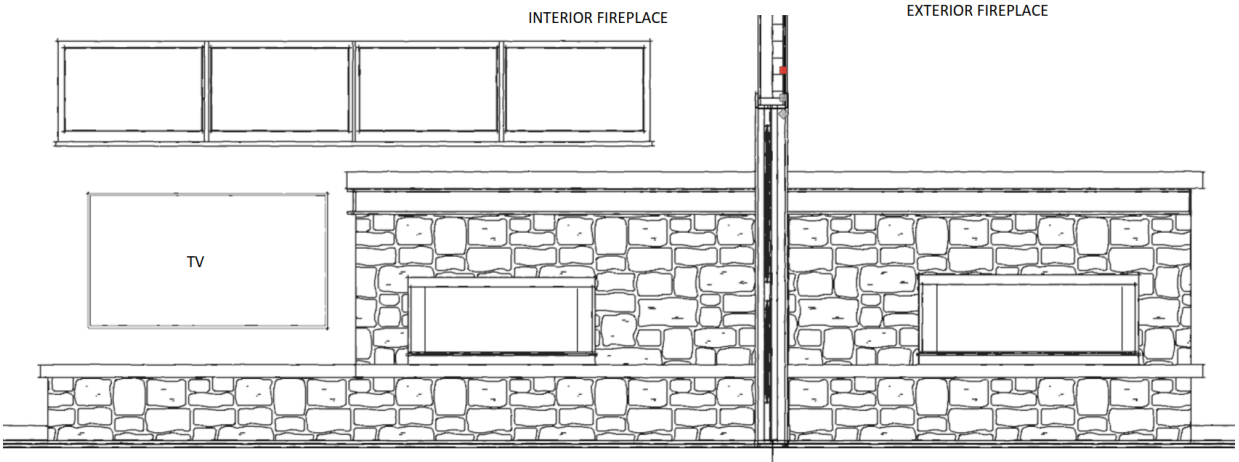

CUCUMBER CREEK ESTATES LIVING ROOM FIREPLACE

Linear Fireplace Insert with a stone surround and sandstone hearth and mantel

NOTE: Linear Fireplace Insert with a stone surround and sandstone hearth and mantel. Unit is designed to match exterior unit on other side of exterior wall and therefore no variations can be made to materials.