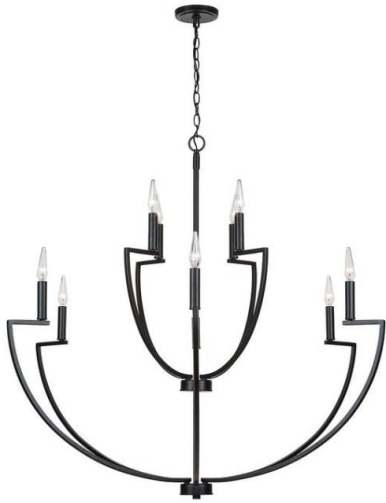

CUCUMBER CREEK ESTATES LIGHTING

*Select One Fixture Combination

[Palmer 433001MB](#) by Capital
44 ³/₄" x 44 ³/₄" x 40 ¹/₂"
Matte Black